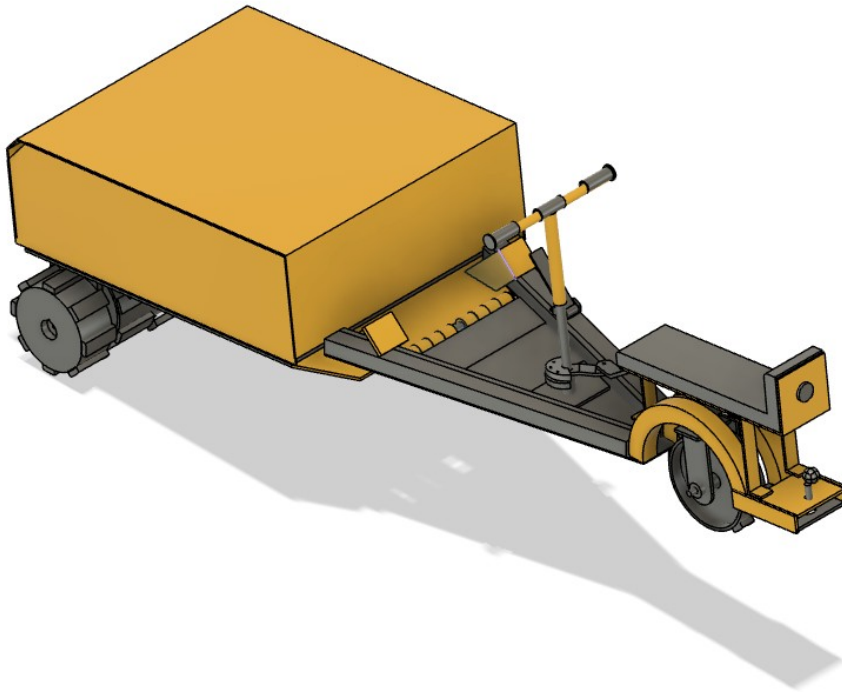

EMINKO

2021-05-14

www.eminko.com

EMINKO EV M10 SERIE

AMAZING ELECTRIC VEHICLES

1.EMINKO EV M10

-width 1090 mm x height 670 mm x length 2650 mm

-10 kW electric motor

-10 kWh battery

-72 V

-1+1 person

-towbar, 1000 kg trailer, 5000 N for towbar

-full battery gives estimated 4 hours working time

-gross weight 250 kg

-price 17900 € ExW excl. Vat (Charging 0C)

-price 18300 € ExW excl. Vat (Charging -20C) with the heating function

-price 20900 € ExW excl. Vat (Charging -20C)

2. EMINKO EV M10 H

-width 1090 mm x height 718 mm x length 2982 mm

-10 kW electric motor

-22 kWh battery

-72 V

-1+1 person

-towbar, 1000 kg trailer, 5000 N for towbar