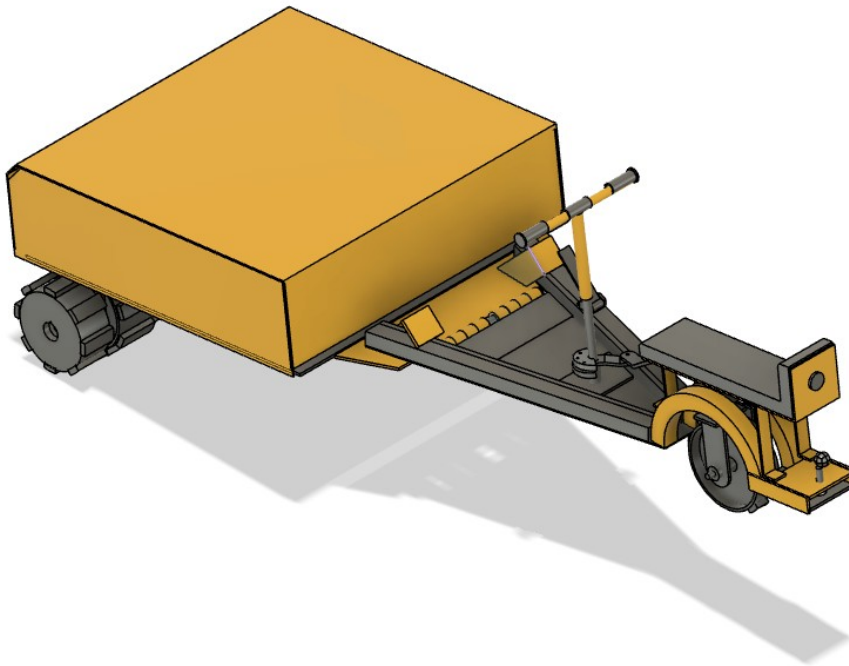

3. EMINKO EV M10 L

-width 1355 mm x height 698 mm x length 2733 mm

-12 kW electric motor

-11 kWh battery

-72 V

-1+1 person

-towbar, 1000 kg trailer, 5000 N for towbar

-full battery gives estimated 4 hours working time

-gross weight 310 kg

-price 19100 € ExW excl. Vat (Charging 0C)

-price 19500 € ExW excl. Vat (Charging -20C) with the heating function

-price 22100 € ExW excl. Vat (Charging -20C)

4. EMINKO EV M10 LH

-width 1355 mm x height 698 mm x length 3124 mm