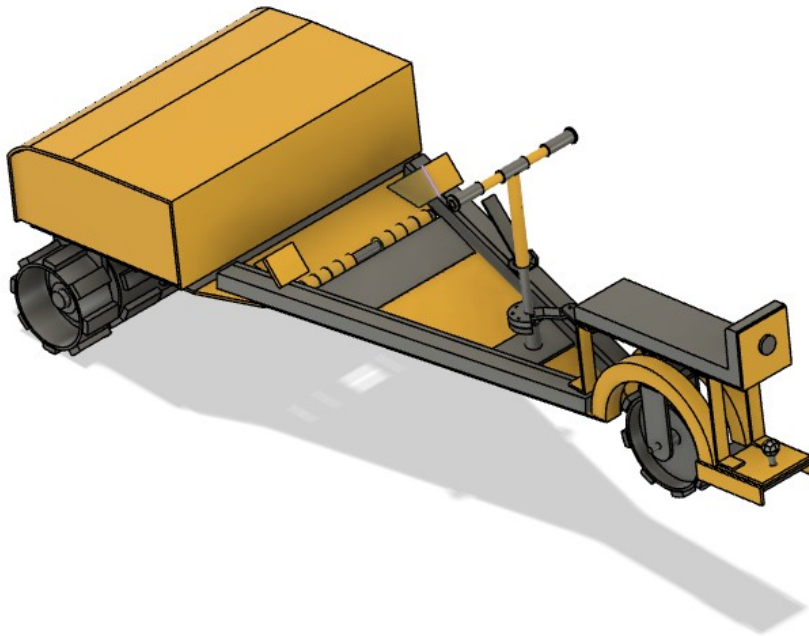

EMINKO

2021-05-14

www.eminko.com

EMINKO EV M10 SERIE

AMAZING ELECTRIC VEHICLES

1.EMINKO EV M10

-width 1090 mm x height 670 mm x length 2650 mm

-10 kW electric motor

-10 kWh battery

-72 V

-1+1 person

-towbar, 1000 kg trailer, 5000 N for towbar

-full battery gives estimated 4 hours working time

-gross weight 250 kg

-price 17900 € ExW excl. Vat (Charging 0C)

-price 18300 € ExW excl. Vat (Charging -20C) with the heating function

-price 20900 € ExW excl. Vat (Charging -20C)

2. EMINKO EV M10 H

-width 1090 mm x height 718 mm x length 2982 mm

-10 kW electric motor

-22 kWh battery

-72 V

-1+1 person

-towbar, 1000 kg trailer, 5000 N for towbar

3. EMINKO EV M10 L

-width 1355 mm x height 698 mm x length 2733 mm

-12 kW electric motor

-11 kWh battery

-72 V

-1+1 person

-towbar, 1000 kg trailer, 5000 N for towbar

-full battery gives estimated 4 hours working time