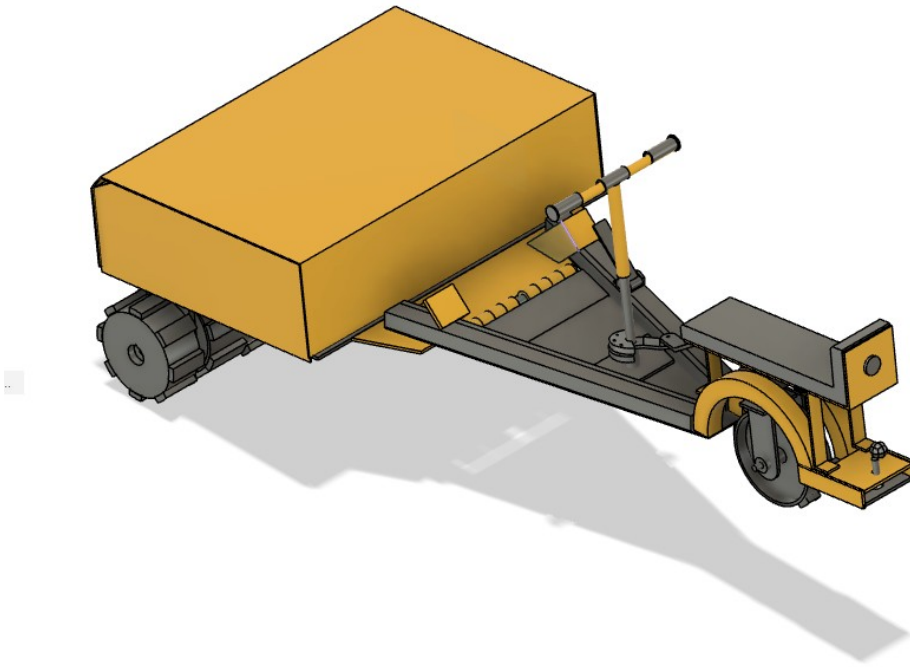

3. EMINKO EV M10 L

-width 1355 mm x height 698 mm x length 2733 mm

-12 kW electric motor

-11 kWh battery

-72 V

-1+1 person

-towbar, 1000 kg trailer, 5000 N for towbar

-full battery gives estimated 4 hours working time

-gross weight 310 kg

-price 19100 € ExW excl. Vat (Charging 0C)

-price 19500 € ExW excl. Vat (Charging -20C) with the heating function

-price 22100 € ExW excl. Vat (Charging -20C)

4. EMINKO EV M10 LH

-width 1355 mm x height 698 mm x length 3124 mm