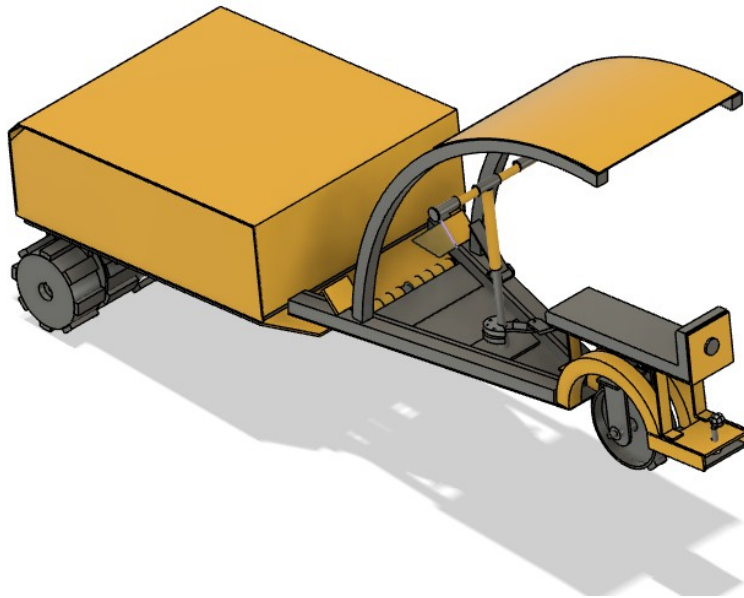

EMINKO

2021-05-14

www.eminko.com

EMINKO EV M10R SERIE

AMAZING ELECTRIC VEHICLES

1.EMINKO EV M10R

- width 1090 mm x height 1470 mm x length 2650 mm
- 10 kW electric motor
- 10 kWh battery
- 72 V
- 1+1 person
- towbar, 1000 kg trailer, 5000 N for towbar
- full battery gives estimated 4 hours working time
- gross weight 250 kg
- price 18130 € ExW excl. Vat (Charging 0C)
- price 18530 € ExW excl. Vat (Charging -20C) with the heating function
- price 21130 € ExW excl. Vat (Charging -20C)

2. EMINKO EV M10R H

-width 1090 mm x height 1455 mm x length 2982 mm

-10 kW electric motor

-22 kWh battery

-72 V

-1+1 person

-towbar, 1000 kg trailer, 5000 N for towbar

-full battery gives estimated 8 hours working time

-gross weight 350 kg

-price 20330 € ExW excl. Vat (Charging 0C)

-price 21150 € ExW excl. Vat (Charging -20C) with the heating function

-price 26330 € ExW excl. Vat (Charging -20C)

3. EMINKO EV M10R L

-width 1355 mm x height 1488 mm x length 2733 mm