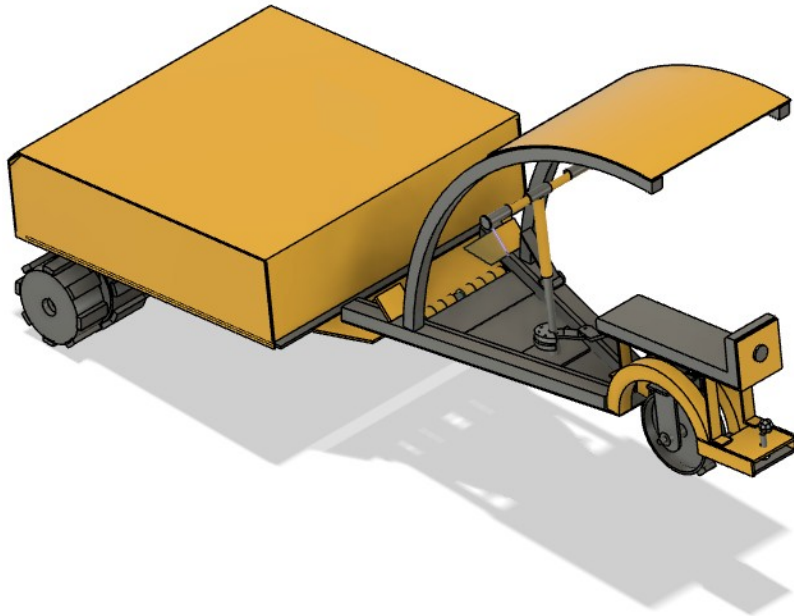

2. EMINKO EV M10R H

-width 1090 mm x height 1455 mm x length 2982 mm

-10 kW electric motor

-22 kWh battery

-72 V

-1+1 person

-towbar, 1000 kg trailer, 5000 N for towbar

-full battery gives estimated 8 hours working time

-price 19730 € ExW excl. Vat (Charging -20C) with the heating function

-price 22330 € ExW excl. Vat (Charging -20C)

4. EMINKO EV M10R LH

- width 1355 mm x height 1456 mm x length 3124 mm
- 12 kW electric motor
- 22 kWh battery
- 72 V
- 1+1 person
- towbar, 1000 kg trailer, 5000 N for towbar
- full battery gives estimated 8 hours working time
- gross weight 410 kg
- price 21530 € ExW excl. Vat (Charging 0C)
- price 22330 € ExW excl. Vat (Charging -20C) with the heating function
- price 27530 € ExW excl. Vat (Charging -20C)