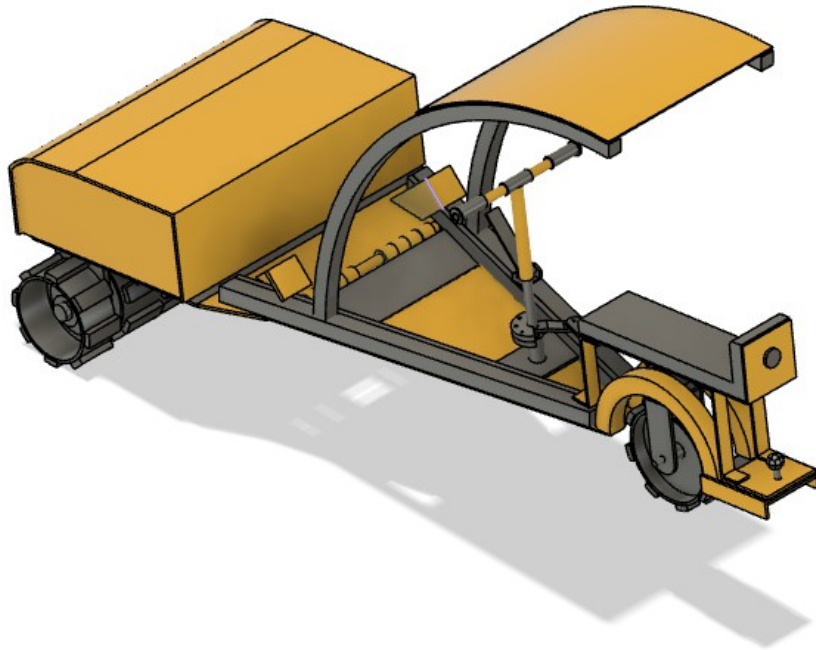

EMINKO

2021-05-14

www.eminko.com

EMINKO EV M10R SERIE

AMAZING ELECTRIC VEHICLES

1.EMINKO EV M10R

- width 1090 mm x height 1470 mm x length 2650 mm
- 10 kW electric motor
- 10 kWh battery
- 72 V
- 1+1 person
- towbar, 1000 kg trailer, 5000 N for towbar
- full battery gives estimated 4 hours working time
- gross weight 250 kg
- price 18130 € ExW excl. Vat (Charging 0C)
- price 18530 € ExW excl. Vat (Charging -20C) with the heating function
- price 21130 € ExW excl. Vat (Charging -20C)

2. EMINKO EV M10R H

-width 1090 mm x height 1455 mm x length 2982 mm

-10 kW electric motor

-22 kWh battery

-72 V

-1+1 person

-towbar, 1000 kg trailer, 5000 N for towbar

-full battery gives estimated 8 hours working time

-gross weight 350 kg

-price 20330 € ExW excl. Vat (Charging 0C)

-price 21150 € ExW excl. Vat (Charging -20C) with the heating function

-price 26330 € ExW excl. Vat (Charging -20C)

3. EMINKO EV M10R L

-width 1355 mm x height 1488 mm x length 2733 mm