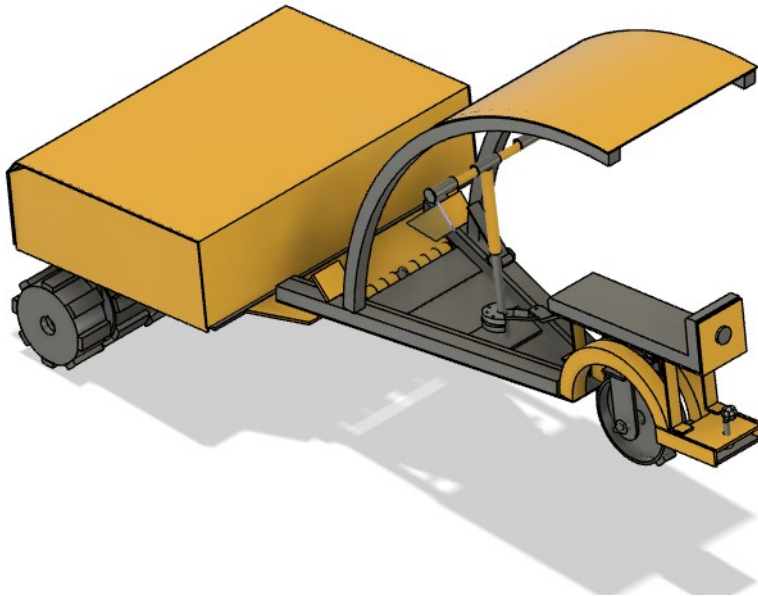

EMINKO

2021-05-14

www.eminko.com

EMINKO EV M10R SERIE

AMAZING ELECTRIC VEHICLES

1.EMINKO EV M10R

- width 1090 mm x height 1470 mm x length 2650 mm
- 10 kW electric motor
- 10 kWh battery
- 72 V
- 1+1 person
- towbar, 1000 kg trailer, 5000 N for towbar
- full battery gives estimated 4 hours working time
- gross weight 250 kg
- price 18130 € ExW excl. Vat (Charging 0C)
- price 18530 € ExW excl. Vat (Charging -20C) with the heating function
- price 21130 € ExW excl. Vat (Charging -20C)

2. EMINKO EV M10R H

-width 1090 mm x height 1455 mm x length 2982 mm

-10 kW electric motor

-22 kWh battery

-72 V

-1+1 person

-towbar, 1000 kg trailer, 5000 N for towbar

-full battery gives estimated 8 hours working time

-gross weight 350 kg

-price 20330 € ExW excl. Vat (Charging 0C)

-price 21150 € ExW excl. Vat (Charging -20C) with the heating function

-price 26330 € ExW excl. Vat (Charging -20C)

3. EMINKO EV M10R L

-width 1355 mm x height 1488 mm x length 2733 mm